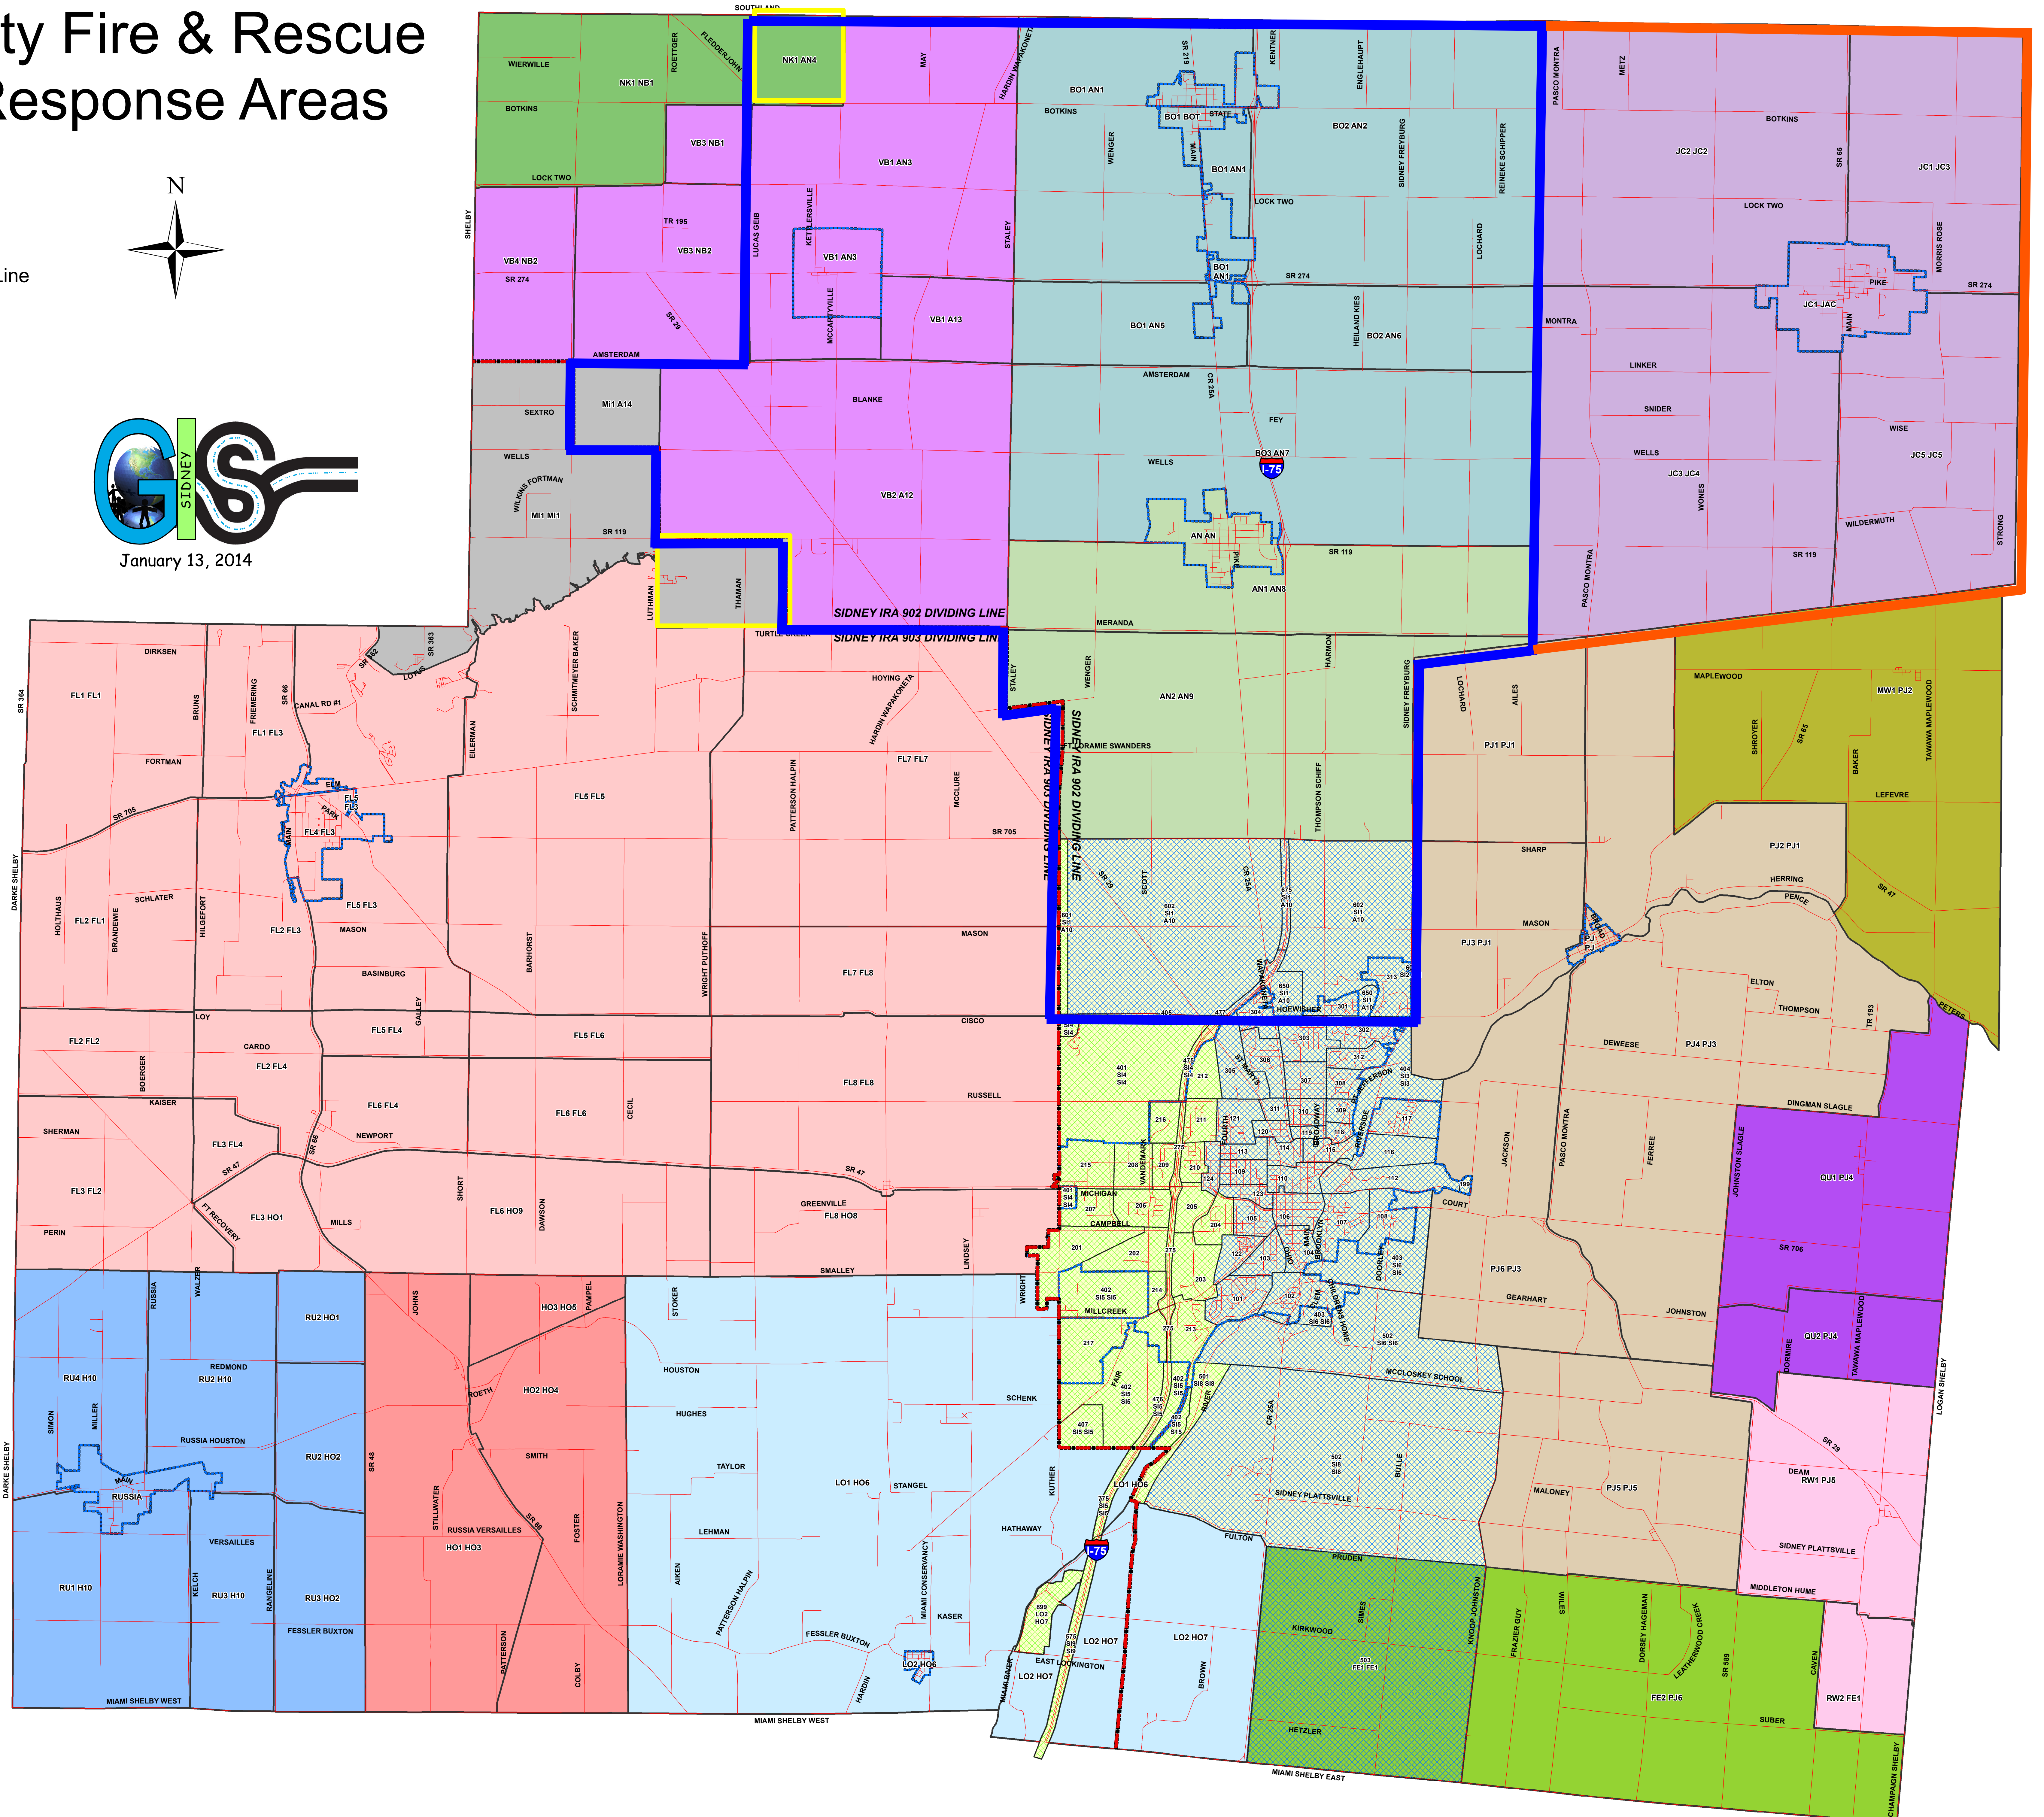

Shelby County Fire & Rescue Individual Response Areas

Legend

-  Roads
-  Sidney's IRA 902 / 903 Dividing Line
-  Corporation Limits

Individual Response Areas

Fire District

-  ANNA
-  BOTKINS
-  FLETCHER
-  FT LORAMIE
-  HOUSTON
-  JACKSON CENTER
-  LOCKINGTON
-  MAPLEWOOD
-  MINSTER
-  NEW KNOXVILLE
-  PORT JEFFERSON
-  QUINCY
-  ROSEWOOD
-  RUSSIA
-  SIDNEY
-  VAN BUREN

Sidney Response Areas

-  Station 1
-  Station 2

January 13, 2014